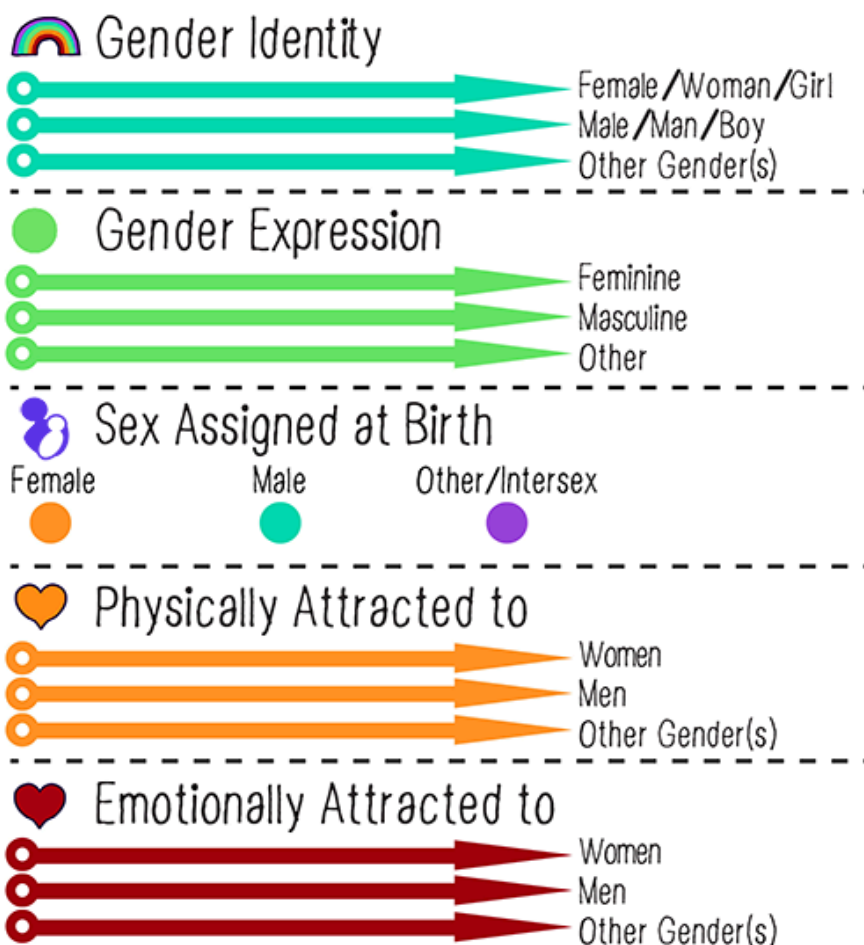

The Gender Unicorn

Graphic by:
TSER
Trans Student Educational Resources

To learn more, go to:
www.transstudent.org/gender

Design by Landyn Pan and Anna Moore

Definitions:

Gender Identity: One's internal sense of being male, female, neither of these, both, or another gender(s). Everyone has a gender identity, including you. For transgender people, their sex assigned at birth and their own internal sense of gender identity are not the same. Female, woman, and girl and male, man, and boy are also not necessarily linked to each other but are just six common gender identities.

Gender Expression/Presentation: The physical manifestation of one's gender identity through clothing, hairstyle, voice, body shape, etc. Many transgender people seek to make their gender expression (how they look) match their gender identity (who they are), rather than their sex assigned at birth.

Physically Attracted To: Sexual orientation. It is important to note that sexual and romantic/emotional attraction can be from a variety of factors including but not limited to gender identity, gender expression/presentation, and sex assigned at birth.

Emotionally Attracted To: Romantic/emotional orientation. It is important to note that sexual and romantic/emotional attraction can be from a variety of factors including but not limited to gender identity, gender expression/presentation, and sex assigned at birth. There are other types of attraction related to gender such as aesthetical or platonic. These are simply two common forms of attraction.